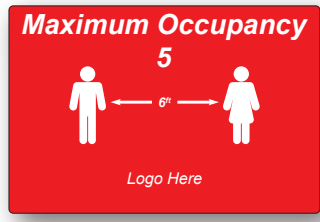

Now Open for Business

As restrictions are lifted and business resumes, it's important to communicate new policies aimed at keeping your guests and associates safe. Visually broadcast your initiatives with new Critical Communication signage. Available in a variety of sizes, and can be customized to your standards. Quick and easy installation with no hardware necessary along with a fast turn time allows you to institute and effectively communicate new policies. Contact today to implement your visual safety initiatives.

Custom Graphics Available!

CCSMO

Price C/R Standard Sizes for signs displayed: 6 x 9", 9 x 12", 12 x 18", 24 x 36"

QTY	5	10	25	50	100
6 x 9	$8.36	$7.98	$7.60	$6.42	$5.66
9 x 12	$12.25	$11.69	$11.13	$10.57	$9.35
12 x 18	$24.50	$23.38	$22.26	$21.14	$18.70
24 x 36	$49.00	$46.76	$44.52	$42.28	$37.40